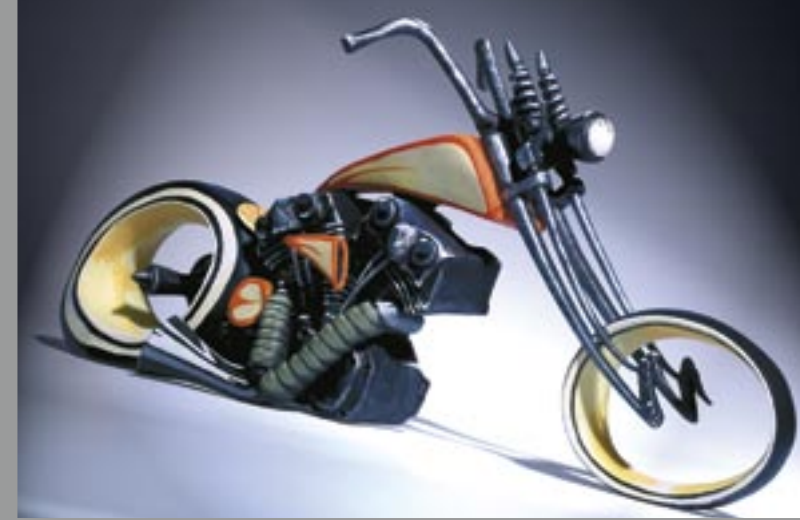

CA05791 Stinker :: Height: 11.0cm